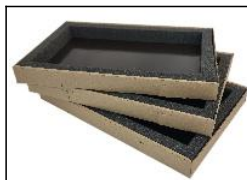

NVMAGS1

1 NRU
Magnetic Trayset each 35mm deep
Full width trays each 380mm x 255mm x 35mm, ideal for magnetised base troops up to 35mm tall. Magnetised area is 335mm x 205mm holds:
Magnetic Trayset each 35mm deep
<strong>Full width trays each 380mm x 255mm x 35mm, ideal for magnetised base troops up to 35mm tall. Magnetised area is 335mm x 205mm (NVMAG1, NVPADT)